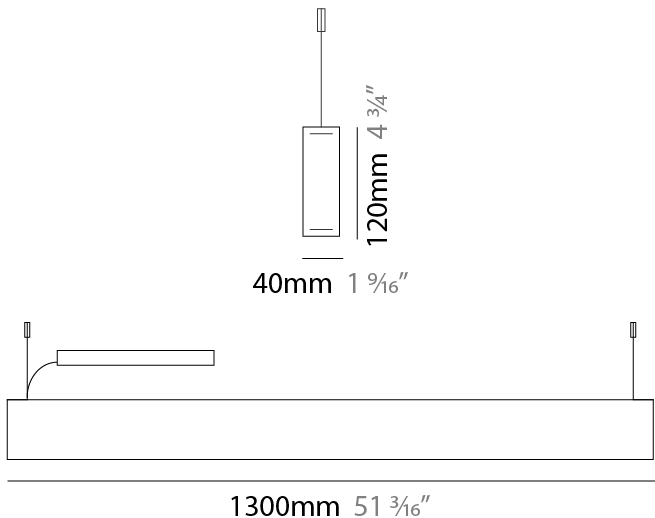

PROJECT _____
TYPE _____
SPECIFIER _____
QUANTITY _____
DATE _____

LED120 SUSPENSION

D71025-

base number
Color   Temperature   Finish   Options

1. To build a product code in our configurator select the specify button on the base model # product page
2. To build a manual product code on this datasheet choose from the options listed below in blue font and add the suffix to the base model #

GENERAL

Series: Woodlin
Subseries: LED120
Brand: Tunto
Division: Design
Mounting Type: Suspension
Mounting Location: Ceiling
Subcategory: Profile

PHYSICAL

Shape: Rectangle
Length (mm): 1300
Length (in): 51 ³/₁₆
Width (mm): 40
Width (in): 1 ⁹/₁₆
Height (mm): 120
Height (in): 4 ³/₄
Max. Overall Height (mm): 2120
Max. Overall Height (in): 83 ⁷/₁₆
Light Distribution: Direct / Indirect
Diffuser: Opal
Fixture Finish: [WAL / ASH / OAK / BLK / WHI](#)
Fixture Material: Wood
Cable Details: 2000mm / 78 3/4"

ELECTRICAL

Lamp Type: LED
Input Wattage (W): 60
Total Output Wattage (W): 50.1
Dimming: Tri-Mode (Non-Dimming and Phase Dimming (120Vac only) and 0-10V Dimming)
Driver Included: Yes
Driver Location: Integrated
Driver Type: Constant Current - Universal
Driver Class: Class 2
Input Voltage (V): 120 - 277
Constant Current (MA): 700

LED

Color Temperature (°K): [2700 / 3000 / 4000](#)
Max. Delivered Lumen (lm): 3260
CRI: >93 CRI
Lamp Life (hrs): 50000

OPTICAL

RATINGS AND CERTIFICATIONS

Certified By: Certified for North American Standards
IP rating: IP20