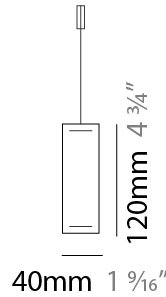

LED120 SUSPENSION

D71024-

base number
Color   Finish
Temperature   Options

1. To build a product code in our configurator select the specify button on the base model # product page
2. To build a manual product code on this datasheet choose from the options listed below in blue font and add the suffix to the base model #

GENERAL

Series: Woodlin
Subseries: LED120
Brand: Tunto
Division: Design
Mounting Type: Suspension
Mounting Location: Ceiling
Subcategory: Profile

PHYSICAL

Shape: Rectangle
Length (mm): 1000
Length (in): 39 ³/₈
Width (mm): 40
Width (in): 1 ⁹/₁₆
Height (mm): 120
Height (in): 4 ³/₄
Max. Overall Height (mm): 2120
Max. Overall Height (in): 83 ⁷/₁₆
Light Distribution: Direct / Indirect
Diffuser: Opal
Fixture Finish: [WAL](#) / [ASH](#) / [OAK](#) / [BLK](#) / [WHI](#)
Fixture Material: Wood
Cable Details: 2000mm / 78 3/4"

ELECTRICAL

Lamp Type: LED
Input Wattage (W): 46
Total Output Wattage (W): 38
Dimming: Tri-Mode (Non-Dimming and Phase Dimming (120Vac only) and 0-10V Dimming)
Driver Included: Yes
Driver Location: Integrated
Driver Type: Constant Current - Universal
Driver Class: Class 2
Input Voltage (V): 120 - 277
Constant Current (MA): 700

LED

Color Temperature (°K): [2700](#) / [3000](#) / [4000](#)
Max. Delivered Lumen (lm): 2200
CRI: >93 CRI
Lamp Life (hrs): 50000

OPTICAL

RATINGS AND CERTIFICATIONS

Certified By: Certified for North American Standards
IP rating: IP20