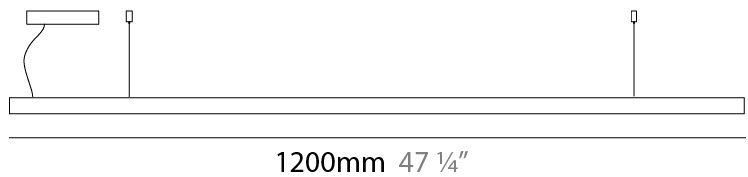

PROJECT
TYPE
SPECIFIER
QUANTITY
DATE

LED28 SUSPENSION

D71009-

base number
Color   Finish
Temperature   Options

1. To build a product code in our configurator select the specify button on the base model # product page
2. To build a manual product code on this datasheet choose from the options listed below in blue font and add the suffix to the base model #

GENERAL

Series: Woodlin
Subseries: LED28
Brand: Tunto
Division: Design
Mounting Type: Suspension
Mounting Location: Ceiling
Subcategory: Profile

PHYSICAL

Shape: Rectangle
Length (mm): 1200
Length (in): 47 1/4
Width (mm): 28
Width (in): 1 1/8
Height (mm): 28
Height (in): 1 1/8
Max. Overall Height (mm): 2028
Max. Overall Height (in): 79 13/16
Light Distribution: Direct
Diffuser: Opal
Fixture Finish: [WAL](#) / [ASH](#) / [OAK](#) / [BLK](#) / [WHI](#)
Fixture Material: Wood
Cable Details: 2000mm / 78 3/4"

ELECTRICAL

Lamp Type: LED
Input Wattage (W): 25
Total Output Wattage (W): 20.9
Dimming: Tri-Mode (Non-Dimming and Phase Dimming (120Vac only) and 0-10V Dimming)
Driver Included: Yes
Driver Location: Integrated
Driver Type: Constant Current - Universal
Driver Class: Class 2
Input Voltage (V): 120 - 277
Constant Current (MA): 700

LED

Color Temperature (°K): [2700](#) / [3000](#) / [4000](#)
Max. Delivered Lumen (lm): 1300 Standard 3000K
CRI: >93 CRI
Lamp Life (hrs): 50000

OPTICAL

RATINGS AND CERTIFICATIONS

Certified By: Certified for North American Standards
IP rating: IP20

28mm 1 1/8"